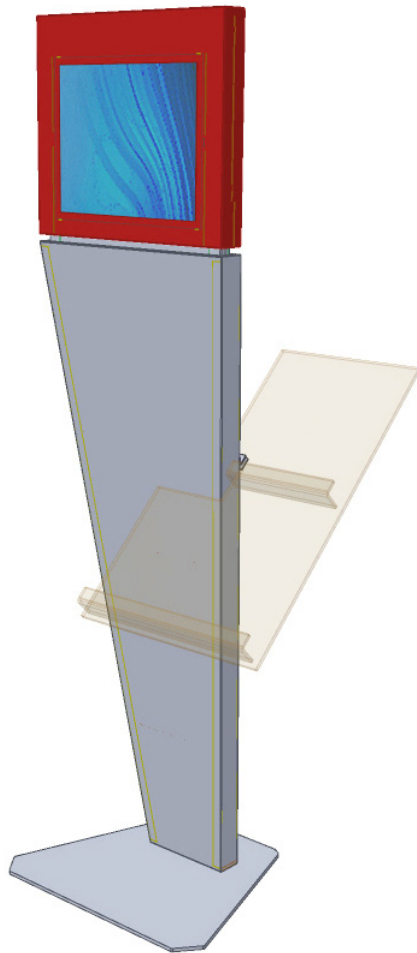

Advance information Info terminal SOLITAER: outstanding advertising

SOLITAER 19"

- Brochure panels for 3 brochure packages DIN A4

SOLITAER 19"

- Brochure panels for 6 brochure packages DIN A4

- Info terminal SOLITAER can be used with or without brochure panels.
- Brochure panels available in acrylic or metal shape.

Technical information

SOLITAER 19''

- **Dimensions** (W x H x D):

584mm x 1905mm x 500mm without brochure panels

584mm x 1905mm x 500mm with 4 brochure panels

985mm x 1905mm x 500mm with 6 brochure panels

- **Weight:** about 80 kg