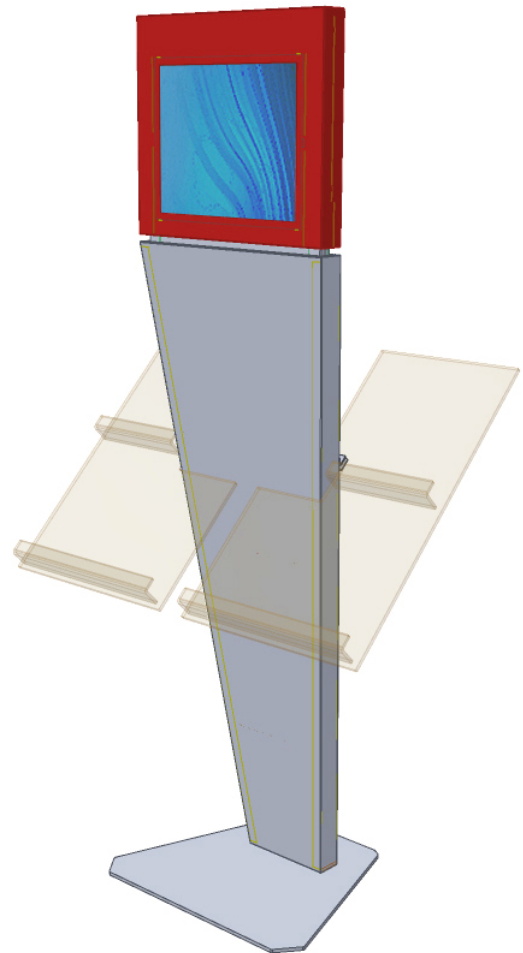

Advance information Info terminal SOLITAER: outstanding advertising

SOLITAER 19"

- Brochure panels for 3 brochure packages DIN A4

SOLITAER 19"

- Brochure panels for 6 brochure packages DIN A4

- Info terminal SOLITAER can be used with or without brochure panels.
- Brochure panels available in acrylic or metal shape.

Technical information

SOLITAER 19''

- **Dimensions** (W x H x D):

584mm x 1905mm x 500mm without brochure panels

584mm x 1905mm x 500mm with 4 brochure panels

985mm x 1905mm x 500mm with 6 brochure panels

- **Weight:** about 80 kg