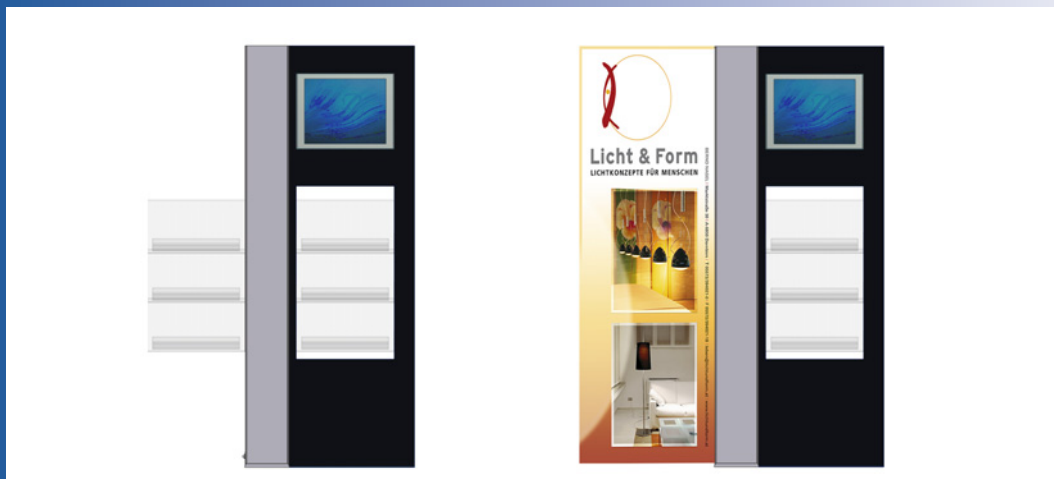

Advance information Info terminal SYSTEM: elegant and impressive in design

SYSTEM 19''

- Slip in brochure panels (acrylic or metal)
- Durable steel body, powder-coated or optional with elegant acrylic front.

SYSTEM 32''

- Durable steel body, powder-coated or optional with elegant acrylic front.

Info terminal SYSTEM with a design cut. The cut enables you to add different things like additional displays or brochure holders.

Technical information

SYSTEM 19''

- **Dimension** (W x H x D):
782mm x 1950mm x 500mm
- **Weight:** about 80 kg

Optional equipment:

- **Photo-Video-Engine III standalone**

Update via: CF, USB
Power consumption: 4,8W